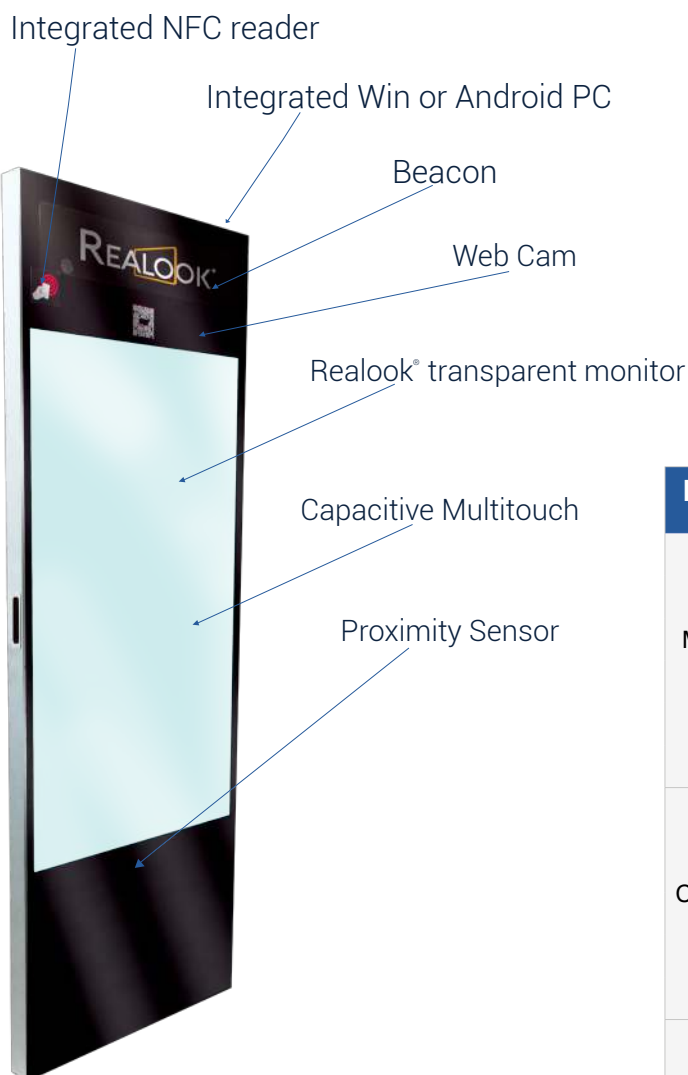

PRODUCT SPECIFICATION

- Self closing system
- Magnetic gasket
- Full glass look

Freezer

Exersice temp.	-25°
Environmental temp.	+25°
Environmental RH	60%

Cooler

Exersice temp.	0/2°
Environmental temp.	+25°
Environmental RH	60%

Multimedia Technology		
Monitor	Panel Size	TFT LCD Transparent Display
	Size	47"
	Resolution	FHD 1920 x 1080
	Active Area	586.4 x 1041.6 mm
	Contrast Ratio	1000:1
	Viewing Angle	178° (H)/ 178° (V)
Computer Windows	CPU	Intel Core 15 1.90 Ghz
	Color	Black, White, Silver or customized colors
	Graphic Card	Asus Hd5450 1Gb
	SSD	SSD 60 Gb
	O.S.	Windows Embedded 7 64 bit
Computer Android	CPU/Memory	Rockchip 3368 Octa Core 64 bit Cortex-A53 fino a 1.5GHZ
	O.S.	Android 5.1 (can be upgraded)
	Connection to Network	RJ45, WIFI, 3G (optional)
	Power	AC100-240V 50/60 Hz
Touch Foil	Technology	Projected capacitive
	Touch points	10 point multitouch
	Thickness	0.365 mm
	Sensing Type	Mutual Capacitance 2 layer
	Response Time	16ms (TSB)
Options	Proximity sensor	
	RFID-NFC Antenna	
	Audience Measurement System	
	Web Cam	
	Beacon	

the characteristics can change without notice

Intertouch s.r.l.

Via Brennero 47a - 00141 Rome (Italy) - www.intertouch.it - info@intertouch.it - ph +39 06 64220488