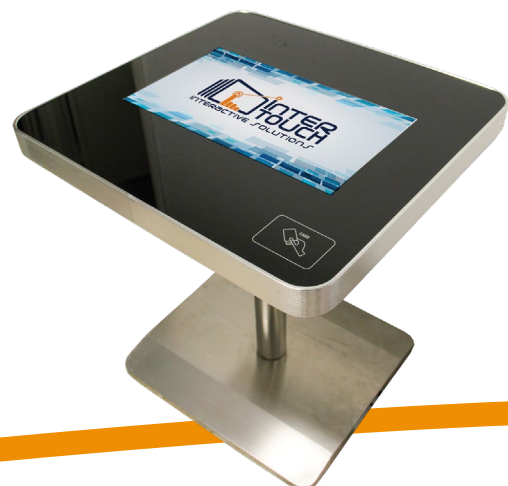

INTERACTIVE TOTEM

Increase brand awareness using innovative technologies

TOTEM TOUCH SCREEN

10" - 22" - 32" - 43" - 49" - 55"

A new way to communicate.

Compact and stylish design, bright display and high performance. Simple, fast and intuitive presentation of the contents, video and images. An interactive solution that adapts to every need.

TOUCH TABLE 22"

New design, high performance. Interactive solution for the trade show, events, showroom and museum. Simply powerful, incredibly intuitive. Play the video and flow the images. New capacitive touch screen. Integrated NFC reader. Optional smartphone charger.