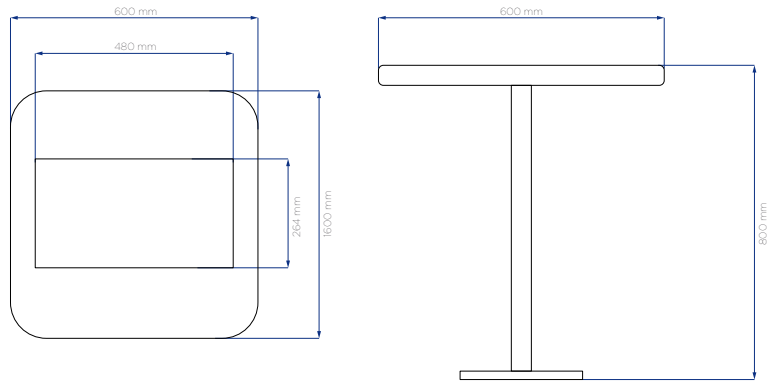

General Info	
Panel size	10" - 22" - 43" - 32" - 49" - 55"
Power	AC 110V-240V, 50HZ/60HZ (49 power consumption 70W)
Temperature	Storage: -20 °C 80°C
	Working: -10 °C to 65°C
Material	Aluminium alloy, tempered glass
Color	Black, White, Silver or customized colors
Communication	USB PORT/HDMI
Packing	By Carton with foam inside wood

Operative System		ANDROID	WINDOWS
System	CPU/Memory	Quad Core, RK3288/Octacore A83 2G/4G RAM+16G/32G ROM	I3/15/17 4/8gb RAM 128/256 SSD
	OS	Android 6.0 o successive	Win 10 pro trial
	Connect to network	wifi, RJ45, Bluetooth supported, 4G Optional	Rj45, wifi 4G optional
Touch Panel Parameter	Touch Max Resolution	4980*4980	4980*4980
	Touch Type	IR Touch/PCAP touch (optional)	IR Touch/PCAP touch (optional)
	Touch point	10points	10points
	Response speef	<12ms	<12ms

Screen	
Panel size	10" - 22" - 43" - 32" - 49" - 55"
Max resolution	1920*1080
Viewing Angle	H178/V178
Panel life	50000 hours
Max Brightness	300 (22") 400nits
Contrast	1550:1 (22") 4000:1
Color	16,7M
Windows version	No (22") - Yes

TOUCH TABLE 22"