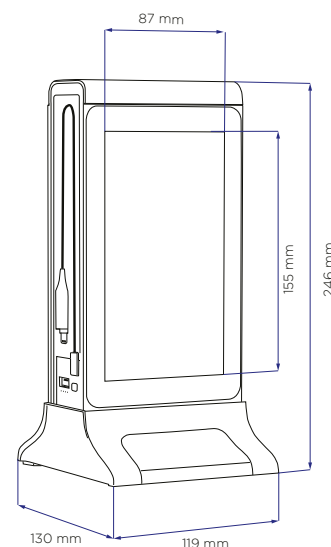

POWER BANK SPECIFICATION

Battery Capacity	8pcs Samsung - 20800mAh
Input	12/2A
Output	5V/8A
Consumption Current	<200uA
Protection Voltage	4.20V±0.025V