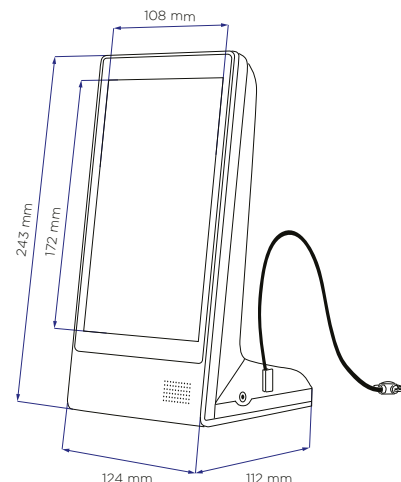

TABLE ADV 8" TTT8A

SPECIFICHE TECNICHE

Operating system	Android 6.0.1
Processor Type	RK3126 Quad-Core ARM Cortex-A7
RAM	1G DDR3
Built-in NAND FLASH	8G
Display Screen	8 Inch TFT LCD
Screen Resolution	1280x800 Pixels
WiFi	2.4G 802.11 B/G/N WLAN
Speaker	1* 8Ω/1W HF Speaker
External I / O Ports	1* MICRO USB 2.0 OTG TF card Support Max 32GB
Dimension	243 (H) x 124 (L) x 112 (P) mm

TABLE ADVERTISING PLAYER

Ad App	① Pre-Installed Our Ad App ② CMS: Management Remotely ③ Devices Auto Update WiFi and AMS Cloud Server.
Video Format	MP4 - 720P, 1080P, 2K and 4K
Screen Display	Full-Two Screen / Split-Screen

POWER BANK SPECIFICATION

Battery Capacity	8pcs Samsung - 20800mAh
Input	12/2A
Output	5V/4A
Consumption Current	<200uA
Protection Voltage	4.20V±0.025V