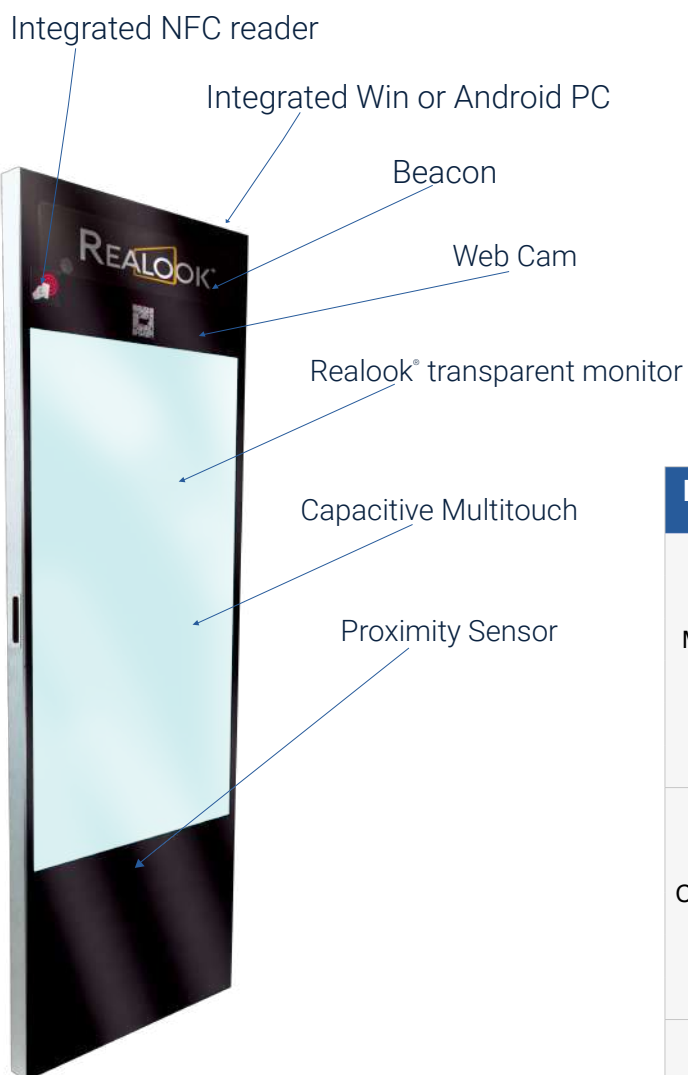

PRODUCT SPECIFICATION

- Self closing system
- Magnetic gasket
- Full glass look

Freezer

Exercise temp.	-25°
Environmental temp.	+25°
Environmental RH	60%

Cooler

Exercise temp.	0/2°
Environmental temp.	+25°
Environmental RH	60%

Multimedia Technology		
Monitor	Panel Size	TFT LCD Transparent Display
	Size	47"
	Resolution	FHD 1920 x 1080
	Active Area	586.4 x 1041.6 mm
	Contrast Ratio	1000:1
	Viewing Angle	178° (H)/ 178° (V)
Computer Windows	CPU	Intel Core i5 1.90 Ghz
	Color	Black, White, Silver or customized colors
	Graphic Card	Asus Hd5450 1Gb
	SSD	SSD 60 Gb
	O.S.	Windows Embedded 7 64 bit
Computer Android	CPU/Memory	Rockchip 3368 Octa Core 64 bit Cortex-A53 fino a 1.5GHZ
	O.S.	Android 5.1 (can be upgraded)
	Connection to Network	RJ45, WIFI, 3G (optional)
	Power	AC100-240V 50/60 Hz
Touch Foil	Technology	Projected capacitive
	Touch points	10 point multitouch
	Thickness	0.365 mm
	Sensing Type	Mutual Capacitance 2 layer
	Response Time	16ms (TSB)
Options	Proximity sensor	
	RFID-NFC Antenna	
	Audience Measurement System	
	Web Cam	
	Beacon	

the characteristics can change without notice

Intertouch s.r.l.

Via di Pietralata 157 - 00158 Rome (Italy) - www.intertouch.it - info@intertouch.it - ph +39 06 64220488