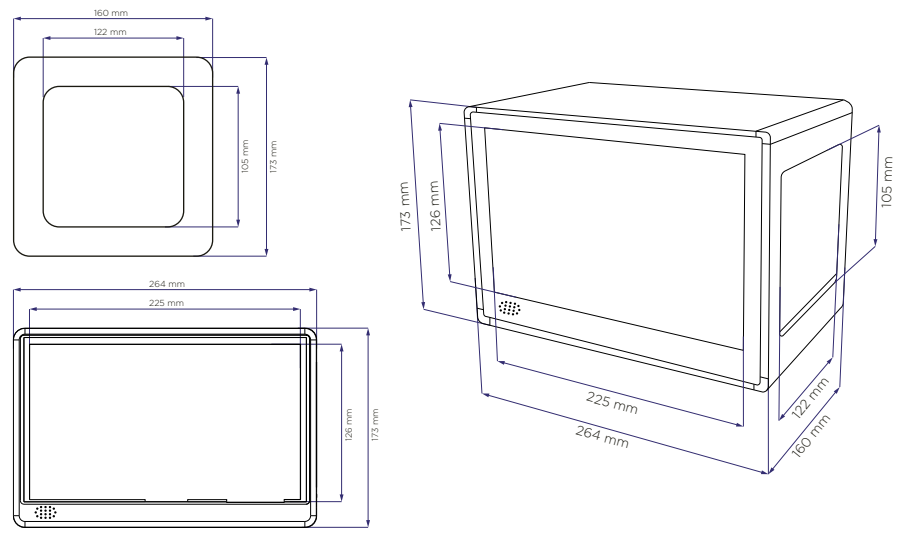

Realook® 18.5"

Realook® 10"

REALOOK® BOX

La teca con il Monitor Trasparente ed il prodotto sempre in primo piano

Realook® 32"

Realook® 23.6"

Reallook® 10"

SPECIFICHE TECNICHE

Operating system	Android 4.4.1
Brightness	300cd/m2
Contrast Ratio	300:1
Touch Technology	Projected Capacitive
Points	4 touch points
Display Screen	10.1 Inch
Screen Resolution	1024 x 600 Pixels
Weight	1.59 KG
Storage Type	SD Card, USB 2.0
Viewable area	225 (L) x 126 (H) mm
Dimension	264 (L) x 173 (H) x 160 (P) mm
Power- Watts	24 W

Reallook® 18.5"

SPECIFICHE TECNICHE

Operating system	Android 5.1.1
Processor Type	RK3288 quad-core Cortex-A17, @1.6GHz
RAM	2 GB
Storage	8 GB
Display Screen	18.5 Inch
Screen Resolution	768 x 1366 Pixels
Weight	N 8.5 KG - G 20.5 KG
Storage Temperature	-20° - 60°
Viewable area	231 (L) x 410 (H) mm
Dimension	300 (L) x 535 (H) x 220 (P) mm
Power- Watts	< 35W

23.6"	
A	240 mm
B	522 mm
C	417 mm
D	611 mm
E	250 mm

32"	
A	393 mm
B	699 mm
C	515 mm
D	768 mm
E	250 mm