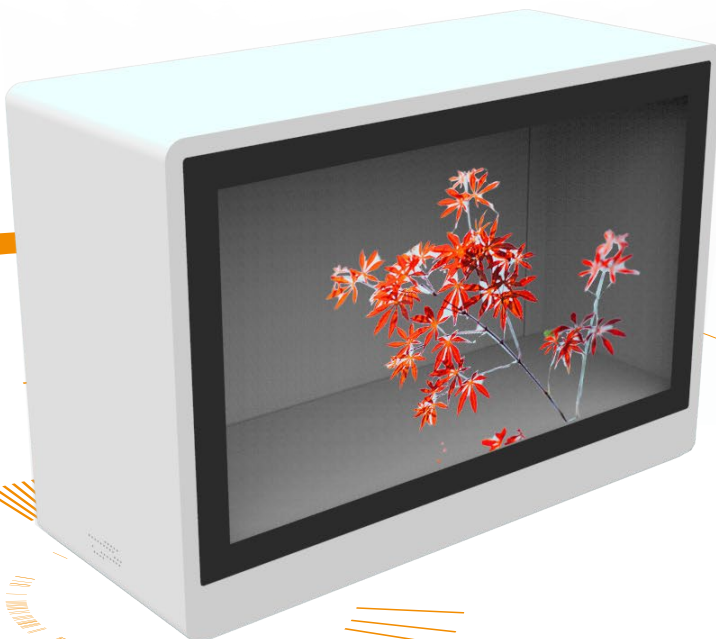

Realook® 18.5"

Realook® 10"

REALOOK® BOX

La teca con il Monitor Trasparente ed il prodotto sempre in primo piano

Realook® 32"

Realook® 23.6"

Reallook® 10"

SPECIFICHE TECNICHE

Operating system	Android 4.4.1
Brightness	300cd/m2
Contrast Ratio	300:1
Touch Technology	Projected Capacitive
Points	4 touch points
Display Screen	10.1 Inch
Screen Resolution	1024 x 600 Pixels
Weight	1.59 KG
Storage Type	SD Card, USB 2.0
Viewable area	225 (L) x 126 (H) mm
Dimension	264 (L) x 173 (H) x 160 (P) mm
Power- Watts	24 W

Reallook® 18.5"

SPECIFICHE TECNICHE

Operating system	Android 5.1.1
Processor Type	RK3288 quad-core Cortex-A17, @1.6GHz
RAM	2 GB
Storage	8 GB
Display Screen	18.5 Inch
Screen Resolution	768 x 1366 Pixels
Weight	N 8.5 KG - G 20.5 KG
Storage Temperature	-20° - 60°
Viewable area	231 (L) x 410 (H) mm
Dimension	300 (L) x 535 (H) x 220 (P) mm
Power- Watts	< 35W

Reallook® 23.6" - Reallook® 32"

SPECIFICHE TECNICHE

Operating system	Android 5.1.1
Processor Type	RK3288 quad-core Cortex-A17, @1.6GHz
RAM	2 GB
Storage	8 GB
Storage Temperature	-20° - 60°
Power- Watts	< 35W
Weight 23.6"	N 16.7 KG - G 25 KG
Weight 32"	N 30 KG - G 45 KG