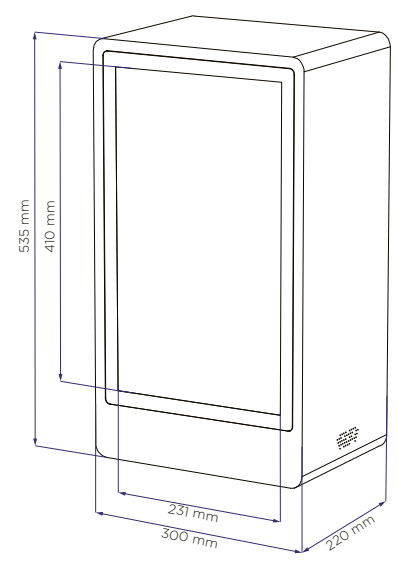

Realook® 18.5"

Realook® 10"

REALOOK® BOX

La teca con il Monitor Trasparente ed il prodotto sempre in primo piano

Realook® 32"

Realook® 23.6"

Reallook® 10"

SPECIFICHE TECNICHE

Operating system	Android 4.4.1
Brightness	300cd/m2
Contrast Ratio	300:1
Touch Technology	Projected Capacitive
Points	4 touch points
Display Screen	10.1 Inch
Screen Resolution	1024 x 600 Pixels
Weight	1.59 KG
Storage Type	SD Card, USB 2.0
Viewable area	225 (L) x 126 (H) mm
Dimension	264 (L) x 173 (H) x 160 (P) mm
Power- Watts	24 W

Reallook® 18.5"

SPECIFICHE TECNICHE

Operating system	Android 5.1.1
Processor Type	RK3288 quad-core Cortex-A17, @1.6GHz
RAM	2 GB
Storage	8 GB
Display Screen	18.5 Inch
Screen Resolution	768 x 1366 Pixels
Weight	N 8.5 KG - G 20.5 KG
Storage Temperature	-20° - 60°
Viewable area	231 (L) x 410 (H) mm
Dimension	300 (L) x 535 (H) x 220 (P) mm
Power- Watts	< 35W

23.6"	
A	240 mm
B	522 mm
C	417 mm
D	611 mm
E	250 mm

32"	
A	393 mm
B	699 mm
C	515 mm
D	768 mm
E	250 mm