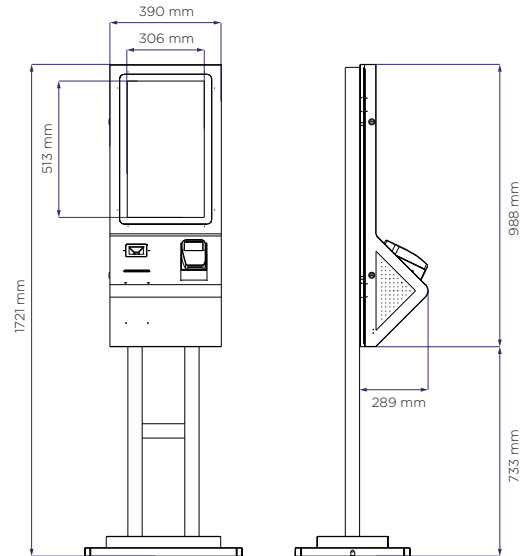

Self Order Kiosk 32"

SPECIFICHE TECNICHE

Panel Size	32" inch
Resolution	1080 x 1920 px
Dimension	512 (L) x 2034 (H) x 200 (P) mm
Active Area	392 (L) x 697 (H) mm
Brightness	400nits
Contrast Ratio	1000:01:00
Responsive Time	3ms
Thermal Printer	80 mm (SNBC)
QR Code	1d/2d/ can read (SNBC)
Brightness	300
Constrast Ratio	1000:1
Connessione	WIFI, bluetooth

ANDROID VERSION

CPU	Quad core/RK3288
System	Android 7.1
RAM	2G/4G
Memory	8G/16G/32G

WINDOWS VERSION

Windows	win10 Pro trial os
CPU	intel i3-3310M/i3-6200U/ i5-5287U/ i7-5500U
Memory	4G/8G
Hard Disk/SSD	128G SSD/ 500G HDD
Graphic card	INTEL HD Graphics 4000