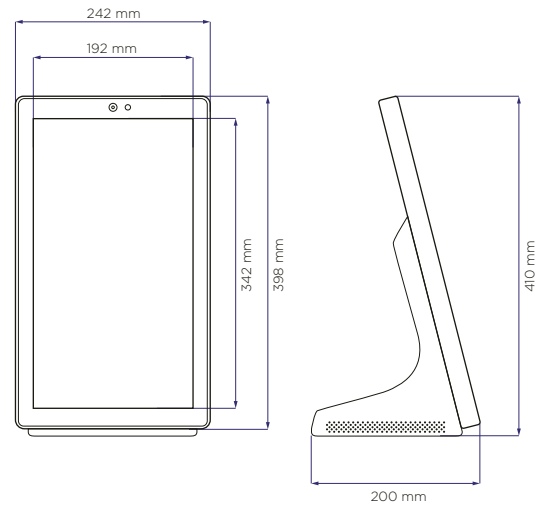

Self Order Kiosk 15.6"

SPECIFICHE TECNICHE

Panel Size	15.6" inch
Resolution	1920 x 1080 px
Dimension	242 (L) x 398 (H) x 200 (P) mm
Active Area	192 (L) x 342 (H) mm
Brightness	400nits
Contrast Ratio	1000:01:00
Responsive Time	3ms
Viewing Angle	H178/V178
Speaker	Built-in Hi-Fi
Brightness	300
Constrast Ratio	1400:1
Connessione	WIFI, bluetooth

ANDROID VERSION

CPU	Quad core/RK3288/ A83
System	Android 7.1
RAM	2G/4G
Memory	16G/32G

WINDOWS VERSION

Windows	win10 Pro trial os
CPU	J1900/i3/i5/i7
Memory	2G/4G/8G/16G
Hard Disk/SSD	64G/128G/256G SSD
Graphic card	INTEL HD Graphics 4000

Self Order Kiosk 21.5"

SPECIFICHE TECNICHE

Panel Size	21.5" inch
Resolution	1080 x 1920 px
Dimension	390 (L) x 1712 (H) x 289 (P) mm
Active Area	306 (L) x 513 (H) mm
Brightness	400nits
Contrast Ratio	1000:01:00
Responsive Time	3ms
Thermal Printer	80 mm
QR Code	1d/2d/ can read
Brightness	300
Constrast Ratio	1000:1
Connessione	WIFI, bluetooth

ANDROID VERSION

CPU	Quad core/RK3288
System	Android 7.1
RAM	2G/4G
Memory	8G/16G/32G

WINDOWS VERSION

Windows	win10 Pro trial os
CPU	intel i3-3310M/i3-6200U/ i5-5287U/ i7-5500U
Memory	4G/8G
Hard Disk/SSD	128G SSD/ 500G HDD
Graphic card	INTEL HD Graphics 4000