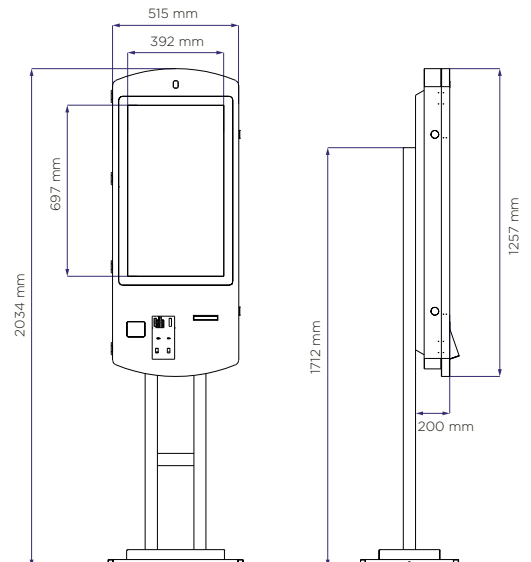

* Pos pinpad leave pinpad space, USB, RS232 port, inside with socket and RJ45 port