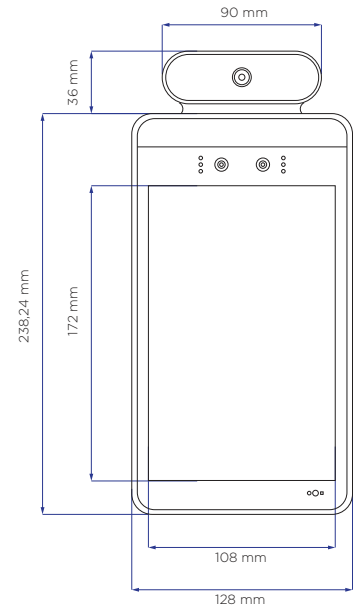

**Esportazione dei dati di misurazione della temperatura in tempo reale.
Distanza ideale di rilevamento della temperatura 0,5/1 mt**

- Display LCD IPS da 8 pollici.
- Design industriale, impermeabile e antipolvere stabile e adattabile.
- Integra una fotocamera binoculare dinamica e lampada notturna a infrarossi e doppia illuminazione a LED.

GENERAL INFO

Size	8.0 inch IPS LCD screen
Dimension	238,24 (H) x 128 (L) x 21.48(P) mm
Resolution	800x1280 px
Touch	Not supported (optional support)
Dimension	238,24 (H) x 128 (L) x 21.48(P) mm
CPU	RK3288 quad-core
Screen Resolution	1280x800 Pixels
Storage	8 GB
Network Module	Ethernet and wireless
Audio	2.5W / 4R speakers
USB	1 USB OTG, 1 USB HOST standard A port
Serial Communication	1 RS232 serial port
Replay Output	1 door open signal output
Wiegand	One Wiegand 26/34 output, one Wiegand 26/34 input
Upgrade button	Support Uboot upgrade button
Wired network	1 RJ45 Ethernet socket
Power	DC12V(±10%)
Operating temperature	0°C-60°C
Storage temperature	-20°C-60°C
Power consumption	13.5W(Max)
Installation method	Screwed by wall mount bracket

BOX SIZE

Device - Carton Size	430x170x120 mm; G.W: 2.2 KG
Table base - Carton size	320x320x90 mm; G.W: 2KG
Floorstand - Carton size	320x320x115 mm; G.W: 8KG

CAMERA

Resolution	2 million pixels
Type	Binocular wide dynamic camera
Aperture	F2.4
Focusing distance	50-150cm
White balance	Auto
Photo flood light	LED and IR dual photo flood light