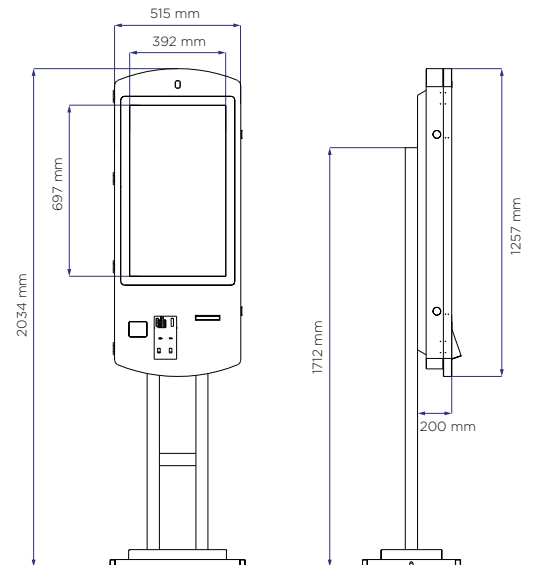

* Le caratteristiche indicate nei cataloghi si intendono del tutto indicative e possono variare senza preavviso