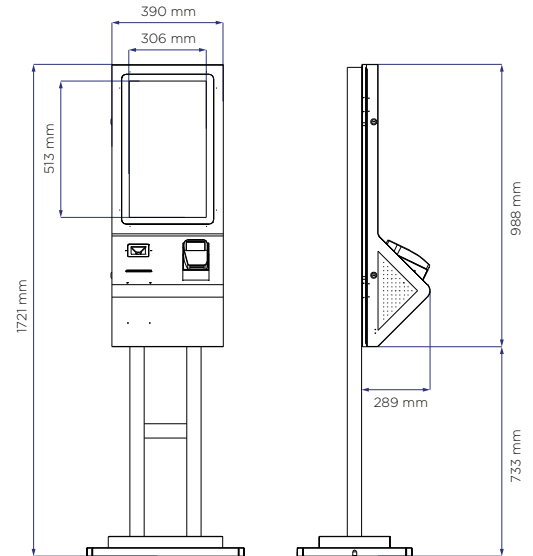

Self Order Kiosk 32"

SPECIFICHE TECNICHE

Panel Size	32" inch
Resolution	1080 x 1920 px
Dimension	512 (L) x 2034 (H) x 200 (P) mm
Active Area	392 (L) x 697 (H) mm
Brightness	400nits
Contrast Ratio	1000:01:00
Responsive Time	3ms
Thermal Printer	80 mm (SNBC)
QR Code	1d/2d/ can read (SNBC)
Brightness	300
Constrast Ratio	1000:1
Connessione	WIFI, bluetooth

ANDROID VERSION

CPU	Quad core/RK3288
System	Android 7.1
RAM	2G/4G
Memory	8G/16G/32G

WINDOWS VERSION

Windows	win10 Pro trial os
CPU	intel i3-3310M/i3-6200U/ i5-5287U/ i7-5500U
Memory	4G/8G
Hard Disk/SSD	128G SSD/ 500G HDD
Graphic card	INTEL HD Graphics 4000

* Pos pinpad leave pinpad space, USB, RS232 port, inside with socket and RJ45 port