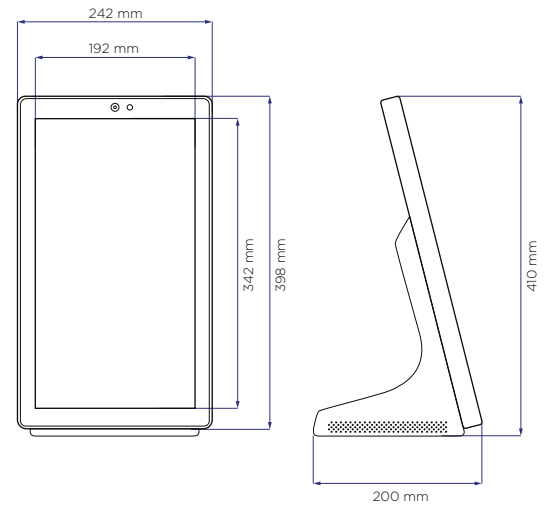

Self Order Kiosk 15.6"

SPECIFICHE TECNICHE

Panel Size	15.6" inch
Resolution	1920 x 1080 px
Dimension	242 (L) x 398 (H) x 200 (P) mm
Active Area	192 (L) x 342 (H) mm
Brightness	400nits
Contrast Ratio	1000:01:00
Responsive Time	3ms
Viewing Angle	H178/V178
Speaker	Built-in Hi-Fi
Brightness	300
Constrast Ratio	1400:1
Connessione	WIFI, bluetooth

ANDROID VERSION

CPU	Quad core/RK3288/ A83
System	Android 7.1
RAM	2G/4G
Memory	16G/32G

WINDOWS VERSION

Windows	win10 Pro trial os
CPU	J1900/i3/i5/i7
Memory	2G/4G/8G/16G
Hard Disk/SSD	64G/128G/256G SSD
Graphic card	INTEL HD Graphics 4000

Self Order Kiosk 21.5"

SPECIFICHE TECNICHE

Panel Size	21.5" inch
Resolution	1080 x 1920 px
Dimension	390 (L) x 1712 (H) x 289 (P) mm
Active Area	306 (L) x 513 (H) mm
Brightness	400nits
Contrast Ratio	1000:01:00
Responsive Time	3ms
Thermal Printer	80 mm
QR Code	1d/2d/ can read
Brightness	300
Constrast Ratio	1000:1
Connessione	WIFI, bluetooth

ANDROID VERSION

CPU	Quad core/RK3288
System	Android 7.1
RAM	2G/4G
Memory	8G/16G/32G

WINDOWS VERSION

Windows	win10 Pro trial os
CPU	intel i3-3310M/i3-6200U/ i5-5287U/ i7-5500U
Memory	4G/8G
Hard Disk/SSD	128G SSD/ 500G HDD
Graphic card	INTEL HD Graphics 4000