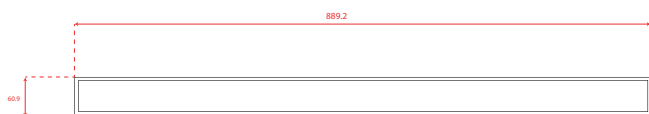

## Monitor in Testata 90x28 cm

### SPECIFICHE TECNICHE

Product size	923.61x285.59x58.40 mm
Display size	899.70x253 mm
CPU	A40/RK3288
Internal Memory	1GB/2GB
RAM	16GB/32GB
System Operation	Android 7/10
LCD	37" IPS(1920H*540V)
WiFi	WiFi 802.11b/g/n
LAN (RJ45)	10/100/1000 Mbp
Bluetooth	Bluetooth4.0 (optional)
Power	12V/2A

### SPECIFICHE TECNICHE

Product size	1209x62.90x27 mm
Display size	1197.77x50.47 mm
CPU	Quad-core Cortex-A55
RAM	2GB DDR
Operation System	Android 9.0
WiFi	802.11b/g/n
LCD	47.1" IPS(3840H*160V)
Power	12V/2A

### SPECIFICHE TECNICHE

Product size	889.2x60.9x26 mm
Display size	877.82x45.70 mm
CPU	Quad-core Cortex-A55
RAM	2GB DDR
Operation System	Android 9.0
WiFi	802.11b/g/n
LCD	35" IPS (2880H*158V)
Power	12V/2A