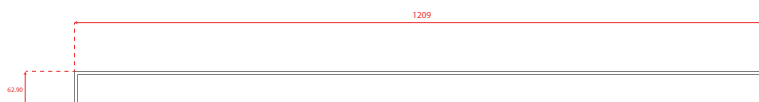

## Monitor in Testata 90x28 cm

### SPECIFICHE TECNICHE

Product size	923.61x285.59x58.40 mm
Display size	899.70x253 mm
CPU	A40/RK3288
Internal Memory	1GB/2GB
RAM	16GB/32GB
System Operation	Android 7/10
LCD	37" IPS(1920H*540V)
WiFi	WiFi 802.11b/g/n
LAN (RJ45)	10/100/1000 Mbp
Bluetooth	Bluetooth4.0 (optional)
Power	12V/2A

### SPECIFICHE TECNICHE

Product size	1209x62.90x27 mm
Display size	1197.77x50.47 mm
CPU	Quad-core Cortex-A55
RAM	2GB DDR
Operation System	Android 9.0
WiFi	802.11b/g/n
LCD	47.1" IPS(3840H*160V)
Power	12V/2A

### SPECIFICHE TECNICHE

Product size	889.2x60.9x26 mm
Display size	877.82x45.70 mm
CPU	Quad-core Cortex-A55
RAM	2GB DDR
Operation System	Android 9.0
WiFi	802.11b/g/n
LCD	35" IPS (2880H*158V)
Power	12V/2A