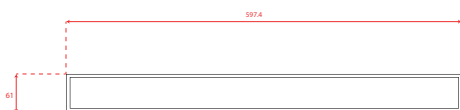

SPECIFICHE TECNICHE

Product size	597.4x61x16 mm
Display size	587.6x50 mm
CPU	Quad-core Cortex-A35
RAM	1GB DDR3
Operation System	Android 8.1
WiFi	802.11b/g/n
LCD	23.1" IPS (1920H*158V)
Power	12V/2A

*Le caratteristiche indicate nei cataloghi si intendono del tutto indicativi e possono variare senza preavviso