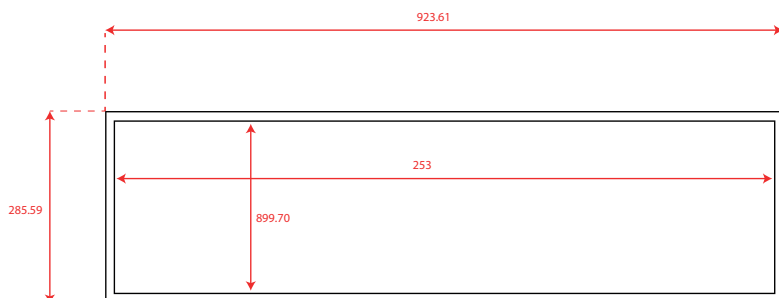

## Monitor in Testata 90x28 cm

### SPECIFICHE TECNICHE

Product size	923.61x285.59x58.40 mm
Display size	899.70x253 mm
CPU	A40/RK3288
Internal Memory	1GB/2GB
RAM	16GB/32GB
System Operation	Android 7/10
LCD	37" IPS(1920H*540V)
WiFi	WiFi 802.11b/g/n
LAN (RJ45)	10/100/1000 Mbp
Bluetooth	Bluetooth4.0 (optional)
Power	12V/2A

### SPECIFICHE TECNICHE

Product size	1209x62.90x27 mm
Display size	1197.77x50.47 mm
CPU	Quad-core Cortex-A55
RAM	2GB DDR
Operation System	Android 9.0
WiFi	802.11b/g/n
LCD	47.1" IPS(3840H*160V)
Power	12V/2A

### SPECIFICHE TECNICHE

Product size	889.2x60.9x26 mm
Display size	877.82x45.70 mm
CPU	Quad-core Cortex-A55
RAM	2GB DDR
Operation System	Android 9.0
WiFi	802.11b/g/n
LCD	35" IPS (2880H*158V)
Power	12V/2A